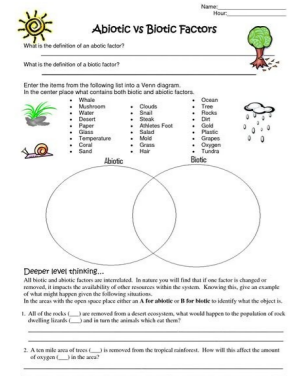

1. Write a word under each of the pictures below to show what all living things need to survive.

2. Use the words at the bottom of the page to fill in the blanks:

- Something which is alive, for example a plant or animal is called an **ORGANISM**
- A place where an organism naturally lives and grows is known as its **HABITAT**
- An **ECOSYSTEM** is all the interacting parts of a natural area including abiotic and biotic factors.
- **ABIOTIC** factors are non-living things including soil, air, water and nutrients.
- **BIOTIC** factors are living things found in an ecosystem and include plants, animals, fungi and micro-organisms.

GCSE Sustainability of Ecosystems Name: _____ Section: _____

Components of Ecosystems

Use the information sheets provided to answer the questions below:

1. Explain the differences between biotic and abiotic factors by completing the table below:

	Biotic Factors	Abiotic Factors
Definition		
Examples		Climate; Soil; Temperature

2. Explain the difference between producers and consumers by completing the table below:

	Definition	Examples
Producers or Autotrophs		
Consumers or Heterotrophs		
Organisms or Decomposers